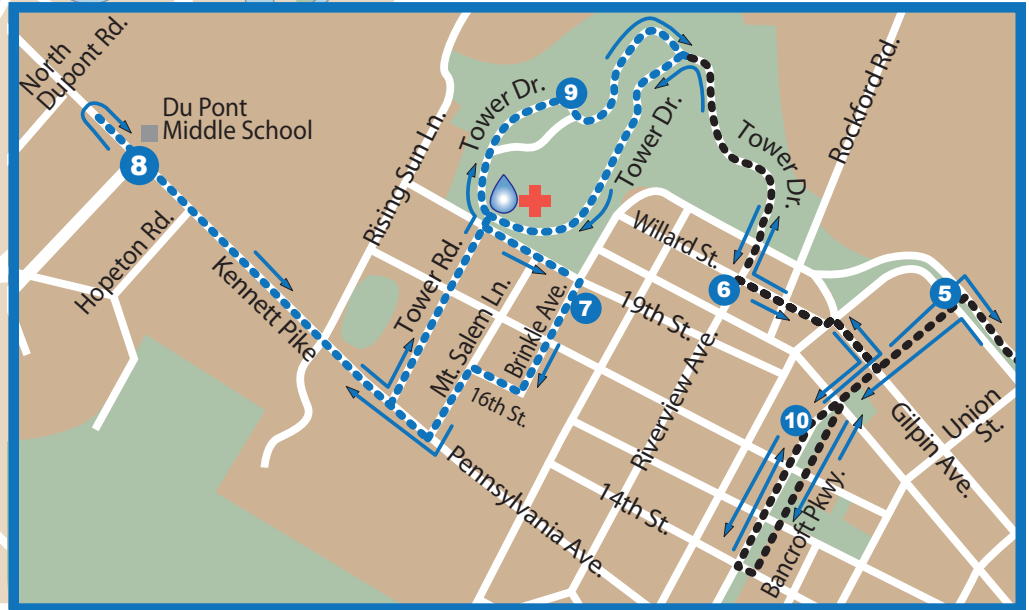

DELAWARE MARATHON

MARATHON - HALF - 10K - 5K - KIDS RUN

START & FINISH:
Tubman Garret
Park

ENLARGEMENT OF INSERT

DELAWARE MARATHON RUNNING FESTIVAL

- ⋯ Marathon Route
- # Mile Marker
- 💧 Water Stop
- + Medical Tent